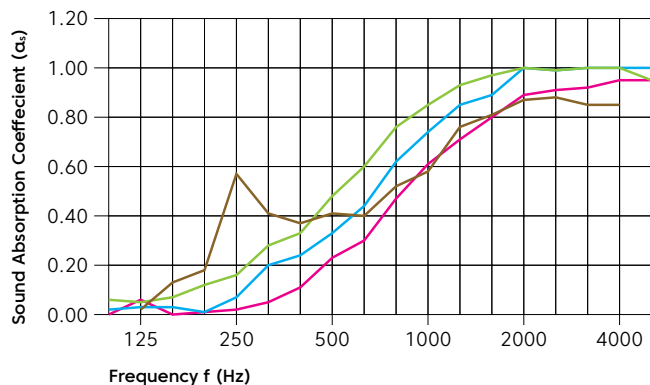

Specifications

Surface	Wall	
Composition	100% polyester	
Material	FilaSorb™	
Recycled Content	60% min.	
	METRIC	IMPERIAL
Weight	2400 g/m ² +/- 10%	0.49 lb/ft ² +/- 10%
	4800 g/m ² +/- 10%	0.98 lb/ft ² +/- 10%
Panel Size	1,220mm x 2,800mm	48" x 110"
Thickness	12mm +/- 10%	0.47" +/- 10%
	24mm +/- 10%	0.94" +/- 10%
Fire Testing	AS ISO 9705: 2003 Group 1 ASTM E84-17a Class A	
Indoor Air Quality	Low VOCs emission, formaldehyde and Phenol-free	
Light Fastness	ISO 105-B02 1994, 6-7	

Environmental

'Declare' certification, LCB Red List Free, free from phenol and formaldehyde, low VOC, CDPH compliance, USGBC accredited and recognised under LEED.

Declare.

Acoustic Performance

Sound Absorption ISO 354-2006
 NRC 0.45 (12mm no air gap)
 NRC 0.54 (12mm with 12mm air gap)
 NRC 0.60 (24mm no air gap)
 NRC 0.64 (24mm with 20mm air gap)