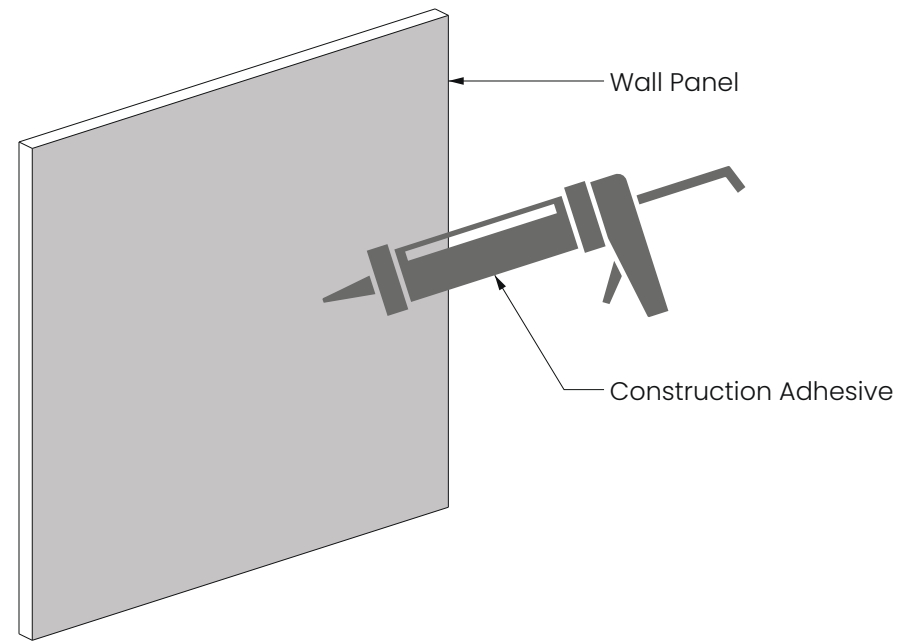

Forest

Sky

Horizontal install

Vertical install  
(180° turn)

# Mounting Methods

Adhesive Backing

Construction Adhesive

Z-Clip Mount

Pot Magnet Install