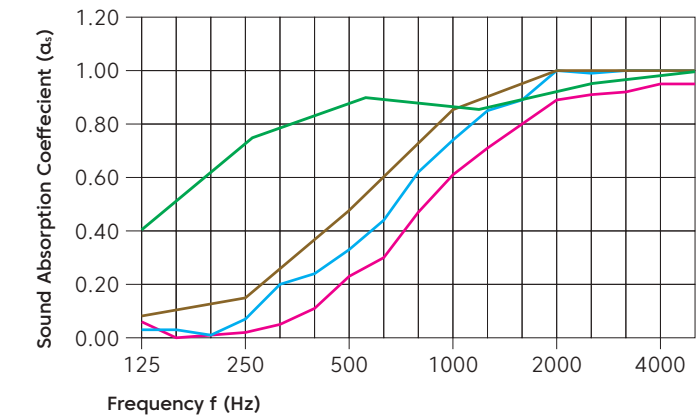

Product Detail

Product	Printed Panels
Surface	Wall
Composition	100% polyester
Material	FilaSorb™
Recycled Content	60% min
Size	1220 x 2800mm Custom size available
Thickness	12mm +/- 10%

Guarantees

Warranty against defects	20 Years*
Light fastness warranty	20 Years*

*conditions apply

Technical Data

Indoor Air Quality	SCS-EC10.3-2014v4.0 meeting standards CDPH/EHLB Standard Method v1.2-2017, $\leq 0.5\text{mg}/\text{m}^3$
Light Fastness	ISO 105-B02, 6-7
Fire Test Method	AS/ISO 9705.1, Group 1 ASTM E84-17a, Class A EN 13501-1:2018

Environmental Attributes

- One square meter diverts 108 x PET (600ml) drinking bottles from landfill
- LCB Red List free
- Phenol & formaldehyde free
- Total VOC's 0.5 mg/m³ or less
- CDPH compliance
- Complies with building standards

Declare. **CE**

Acoustic Performance

Sound Absorption	ASTM C423-09a
	NRC 0.45 (no air gap)
	NRC 0.54 (12mm air gap)
	NRC 0.64 (20mm air gap)
	NRC 0.85 (200mm air gap)

Frequency (Hz)	125	250	500	1000	2000	4000	NRC
α_s no air gap	0.06	0.02	0.23	0.61	0.89	0.95	0.45
α_s 12mm air gap	0.03	0.14	0.33	0.74	1.00	1.00	0.54
α_s 20mm air gap	0.05	0.16	0.48	0.85	1.00	1.00	0.64
α_s 200mm air gap	0.40	0.75	0.90	0.85	0.95	1.00	0.85