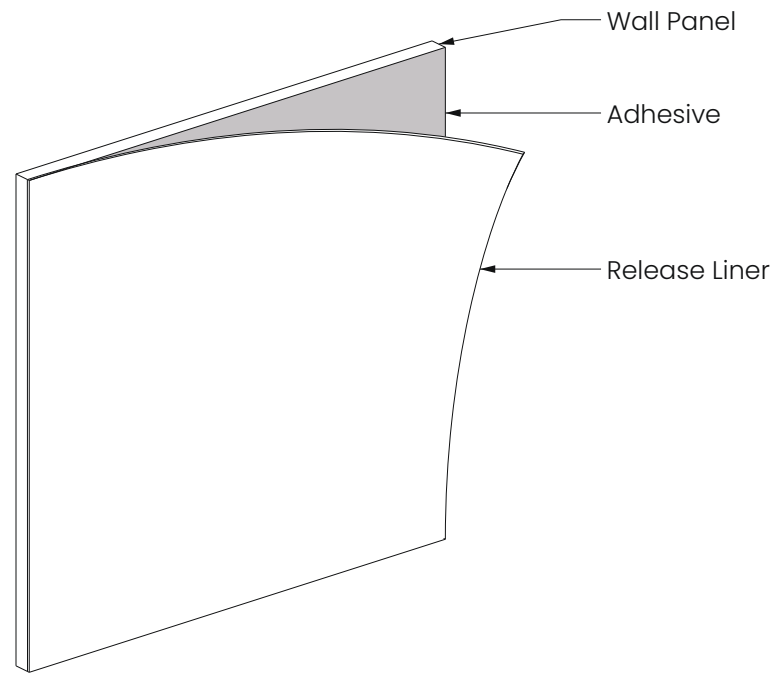

Forest

Sky

Horizontal install

Vertical install  
(180° turn)

# Mounting Methods

Adhesive Backing

Construction Adhesive

Z-Clip Mount

Pot Magnet Install