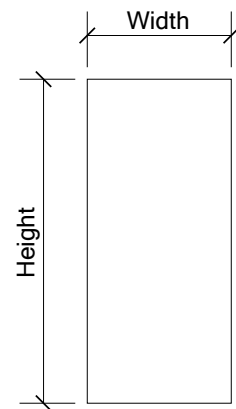

Product Drawing

Elevation