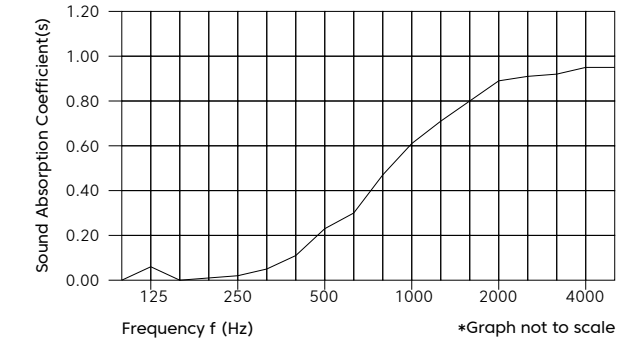

Product Detail

Product	Creative Cut
Surface	Wall
Composition	100% Polyester
Material	FilaSorb™
Recycled Content	60% min.
Weight	0.49 lb/ft² +/- 10%
Dimension	48"W x 110"H
	Custom size available upon request
Thickness	12mm | 0.47" +/- 10%

Technical Data

Fire Test Method Number	AS ISO 9705:2003 Group 1 ASTM E84-17a Class A
Indoor Air Quality	Low VOCs emission, formaldehyde and Phenol-free
Light Fastness	ISO 105-B02 1994, 6-7

Acoustic Performance

Sound Absorption ISO 354-2006 NRC 0.45 (no air gap)

Frequency f (Hz)	125	250	500	1000	2000	4000	NRC
α_s No Air Gap	0.06	0.02	0.23	0.61	0.89	0.95	0.45