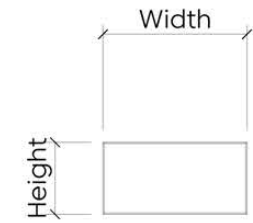

# Design

Ogee

Small	12"W x 16"H
Medium	18"W x 24"H
Large	24"W x 32"H

Right

Small	12"W x 12"H
Medium	18"W x 18"H
Large	24"W x 24"H

Circle

Small	12"W x 12"H
Medium	18"W x 18"H
Large	24"W x 24"H

Diamond

Small	10.39"W x 6"H
Medium	15.59"W x 9"H
Large	20.78"W x 12"H

Hexagon

Small	10.39"W x 12"H
Medium	15.59"W x 18"H
Large	20.78"W x 24"H

Rectangle

Small	12"W x 6"H
Medium	18"W x 9"H
Large	12"W x 24"H

Square

Small	12"W x 12"H
Medium	18"W x 18"H
Large	24"W x 24"H

Scale

Small	16"W x 12"H
Medium	24"W x 18"H
Large	32"W x 24"H