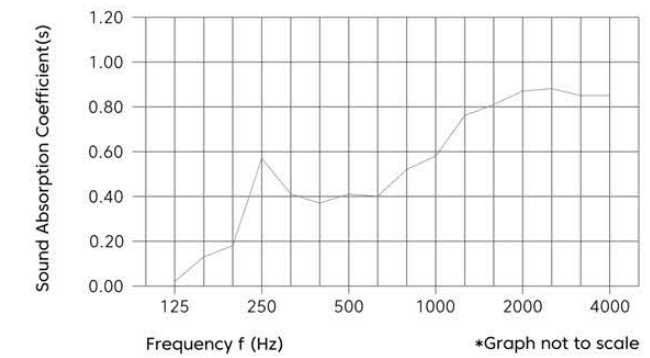

Product Detail

Product	Shapes Tile
Surface	Wall
Composition	100% Polyester
Material	FilaSorb™
Recycled Content	60% min.
Thickness	24mm | 0.94" +/- 10%
Weight	0.98 lb/ft² +/- 10%
Dimension	See Page 3
	Custom size available upon request.

Technical Data

Fire Test Method Number	AS ISO 9705:2003 Group 1 ASTM E84-17a Class A ISO 9705: 1993 Group 1
Indoor Air Quality	Low VOCs emission, formaldehyde and Phenol-free
Light Fastness	ISO 105-B02 1994, 6-7

Acoustic Performance

Sound Absorption ISO 354-2006 NRC 0.60