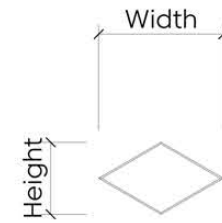

# Design

Ogee

Small	12"W x 16"H
Medium	18"W x 24"H
Large	24"W x 32"H

Right

Small	12"W x 12"H
Medium	18"W x 18"H
Large	24"W x 24"H

Circle

Small	12"W x 12"H
Medium	18"W x 18"H
Large	24"W x 24"H

Diamond

Small	10.39"W x 6"H
Medium	15.59"W x 9"H
Large	20.78"W x 12"H

Hexagon

Small	10.39"W x 12"H
Medium	15.59"W x 18"H
Large	20.78"W x 24"H

Rectangle

Small	12"W x 6"H
Medium	18"W x 9"H
Large	12"W x 24"H

Square

Small	12"W x 12"H
Medium	18"W x 18"H
Large	24"W x 24"H

Scale

Small	16"W x 12"H
Medium	24"W x 18"H
Large	32"W x 24"H