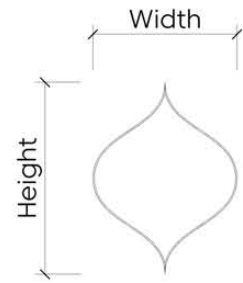

# Design

Ogee

Small	12"W x 16"H
Medium	18"W x 24"H
Large	24"W x 32"H

Right

Small	12"W x 12"H
Medium	18"W x 18"H
Large	24"W x 24"H

Circle

Small	12"W x 12"H
Medium	18"W x 18"H
Large	24"W x 24"H

Diamond

Small	10.39"W x 6"H
Medium	15.59"W x 9"H
Large	20.78"W x 12"H

Hexagon

Small	10.39"W x 12"H
Medium	15.59"W x 18"H
Large	20.78"W x 24"H

Rectangle

Small	12"W x 6"H
Medium	18"W x 9"H
Large	12"W x 24"H

Square

Small	12"W x 12"H
Medium	18"W x 18"H
Large	24"W x 24"H

Scale

Small	16"W x 12"H
Medium	24"W x 18"H
Large	32"W x 24"H