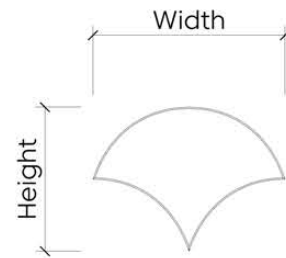

# Design

Ogee

Small	12"W x 16"H
Medium	18"W x 24"H
Large	24"W x 32"H

Right

Small	12"W x 12"H
Medium	18"W x 18"H
Large	24"W x 24"H

Circle

Small	12"W x 12"H
Medium	18"W x 18"H
Large	24"W x 24"H

Diamond

Small	10.39"W x 6"H
Medium	15.59"W x 9"H
Large	20.78"W x 12"H

Hexagon

Small	10.39"W x 12"H
Medium	15.59"W x 18"H
Large	20.78"W x 24"H

Rectangle

Small	12"W x 6"H
Medium	18"W x 9"H
Large	12"W x 24"H

Square

Small	12"W x 12"H
Medium	18"W x 18"H
Large	24"W x 24"H

Scale

Small	16"W x 12"H
Medium	24"W x 18"H
Large	32"W x 24"H