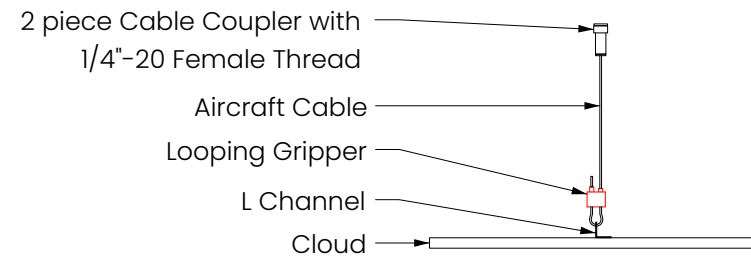

Mounting Methods

Cable

Cable To Deck

Cable To T Grid

Cable To Unistrut

Colorways

Lipstick Red
LI14

Carrot
CA08