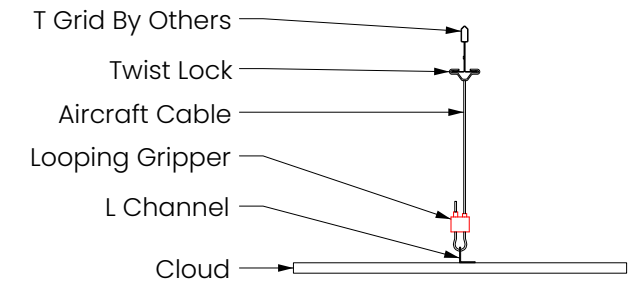

Mounting Methods

Cable

Cable To Deck

Cable To T Grid

Cable To Unistrut

Colorways

Lipstick Red
LI14

Carrot
CA08