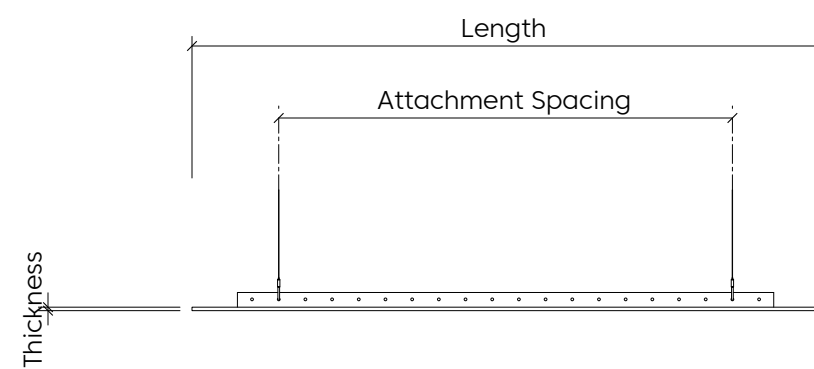

Design

Plan

Perspective

Elevation