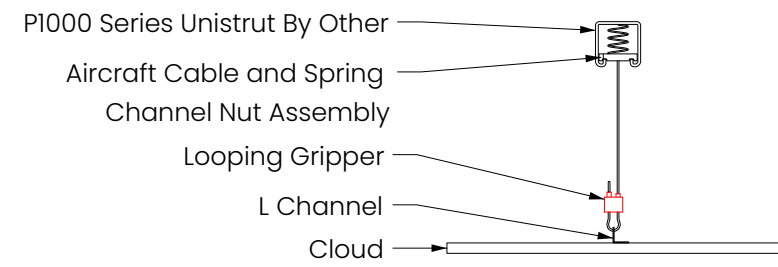

Mounting Methods

Cable

Cable To Deck

Cable To T Grid

Cable To Unistrut

Colorways

Lipstick Red
LI14

Carrot
CA08