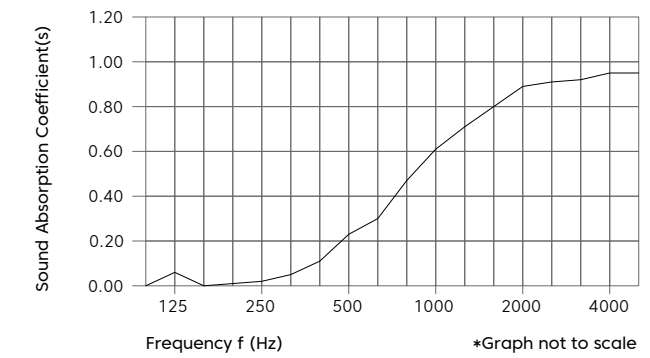

Product Detail

Product	Rectangle
Surface	Ceiling
Composition	100% Polyester
Material	FilaSorb™
Recycled Content	60% min.
Thickness	12mm | 0.47" +/- 10%
Weight	0.49 lb/ft² +/- 10%
Dimension	24"W x 48"L
	36"W x 72"L
	48"W x 96"L
	Custom size available upon request.

Technical Data

Fire Test Method Number	AS ISO 9705:Group 1 ASTM E84-17a Class A
Indoor Air Quality	Low VOCs emission, formaldehyde and Phenol-free
Light Fastness	ISO 105-B02 1994, 6-7

Acoustic Performance

Sound Absorption ISO 354-2006 NRC 0.45