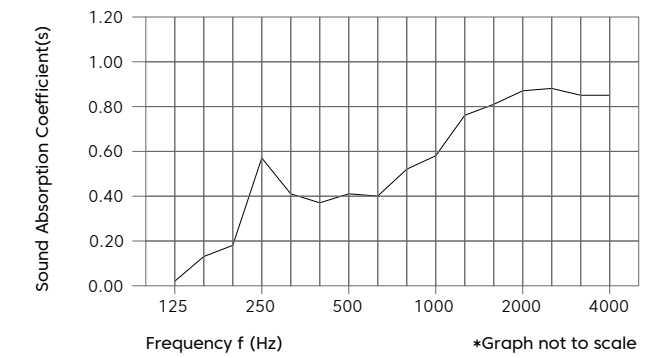

Product Detail

Product	Rectangle
Surface	Ceiling
Composition	100% Polyester
Material	FilaSorb™
Recycled Content	60% min.
Thickness	24mm | 0.94" +/- 10%
Weight	0.98 lb/ft² +/- 10%
Dimension	24"W x 48"L
	36"W x 72"L
	48"W x 96"L
	Custom size available upon request.

Technical Data

Fire Test Method Number	AS ISO 9705:Group 1 ASTM E84-17a Class A
Indoor Air Quality	Low VOCs emission, formaldehyde and Phenol-free
Light Fastness	ISO 105-B02 1994, 6-7

Acoustic Performance

Sound Absorption ISO 354-2006 NRC 0.60