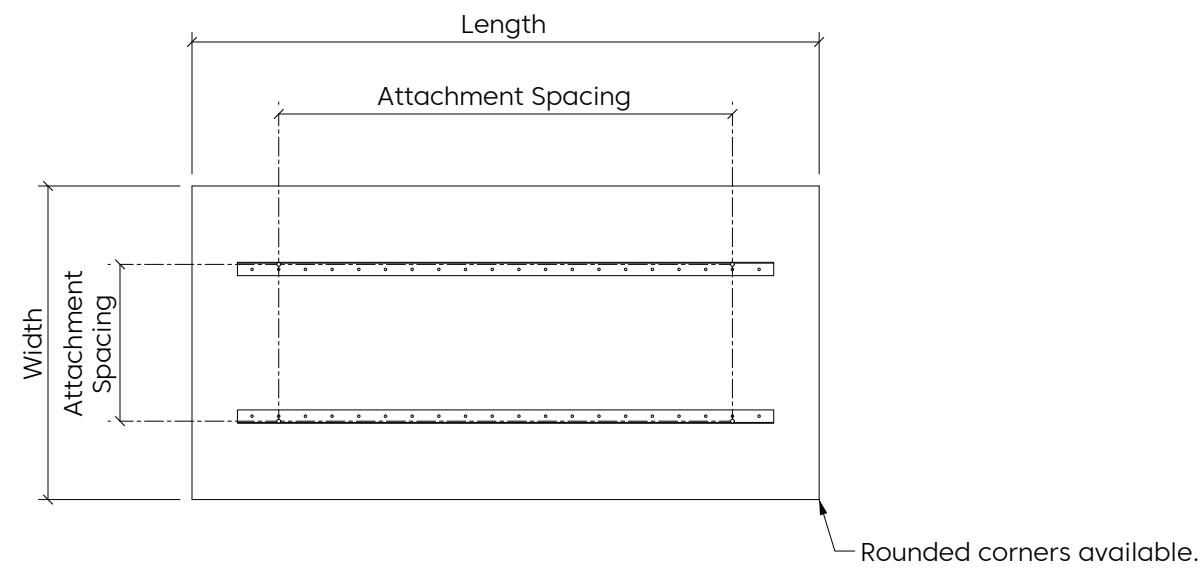

Design

Plan