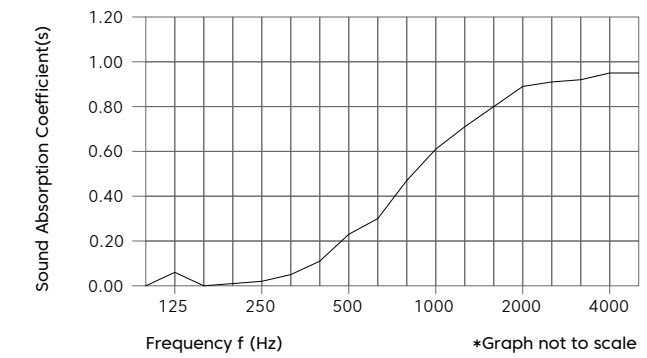

Product Detail

Product	Grid
Surface	Wall
Composition	100% Polyester
Material	FilaSorb™
Recycled Content	60% min.
Thickness	12mm | 0.47" +/- 10%
Weight	0.49 lb/ft² +/- 10%
Dimension	12"W x 12"H
	Custom size available upon request.

Technical Data

Fire Test Method Number	AS ISO 9705:Group 1 ASTM E84-17a Class A
Indoor Air Quality	Low VOCs emission, formaldehyde and Phenol-free
Light Fastness	ISO 105-B02 1994, 6-7

Acoustic Performance

Sound Absorption ISO 354-2006 NRC 0.45